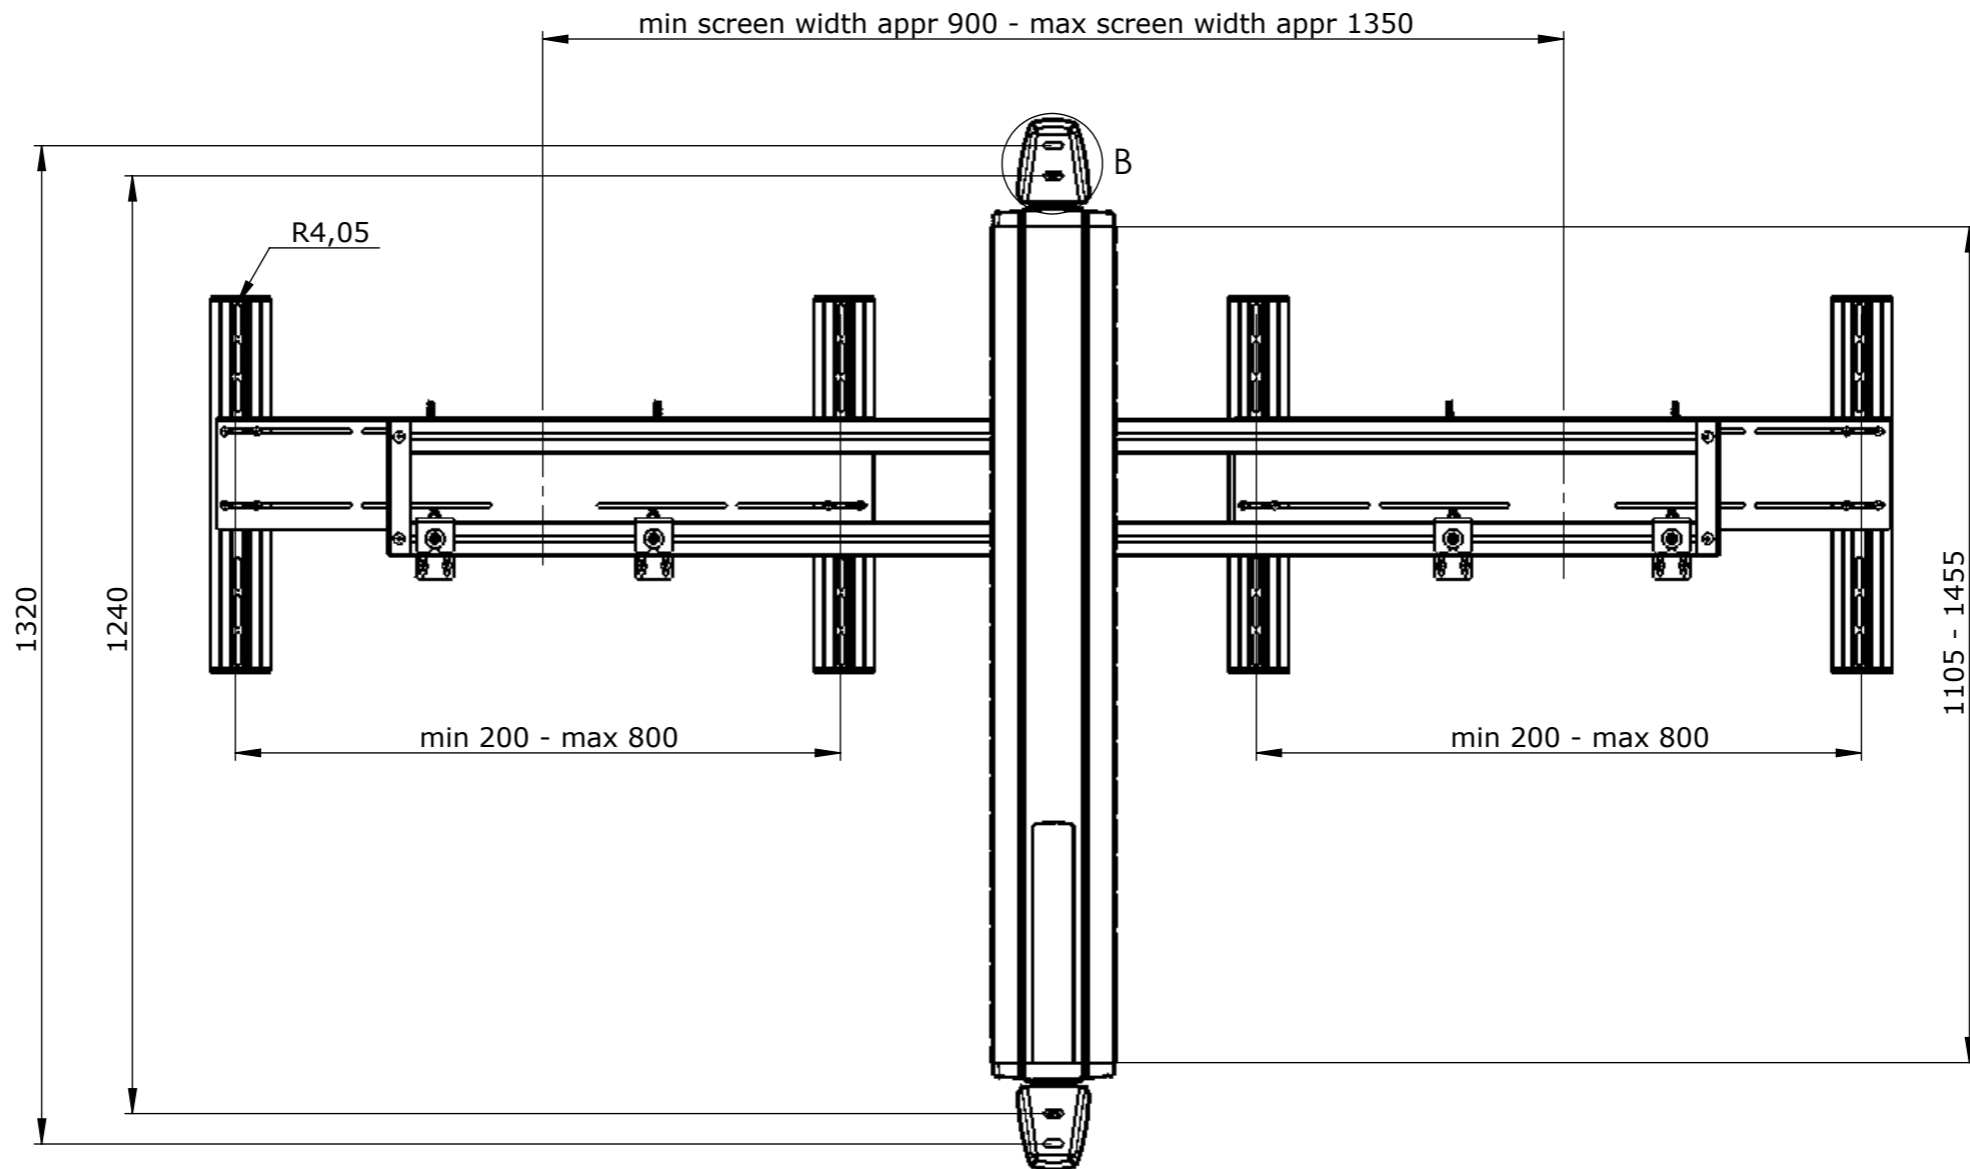

SMS Flatscreen X WH S1105/S1455 Video Conference Dimensions in mm

DETAIL B
SCALE 1 : 3