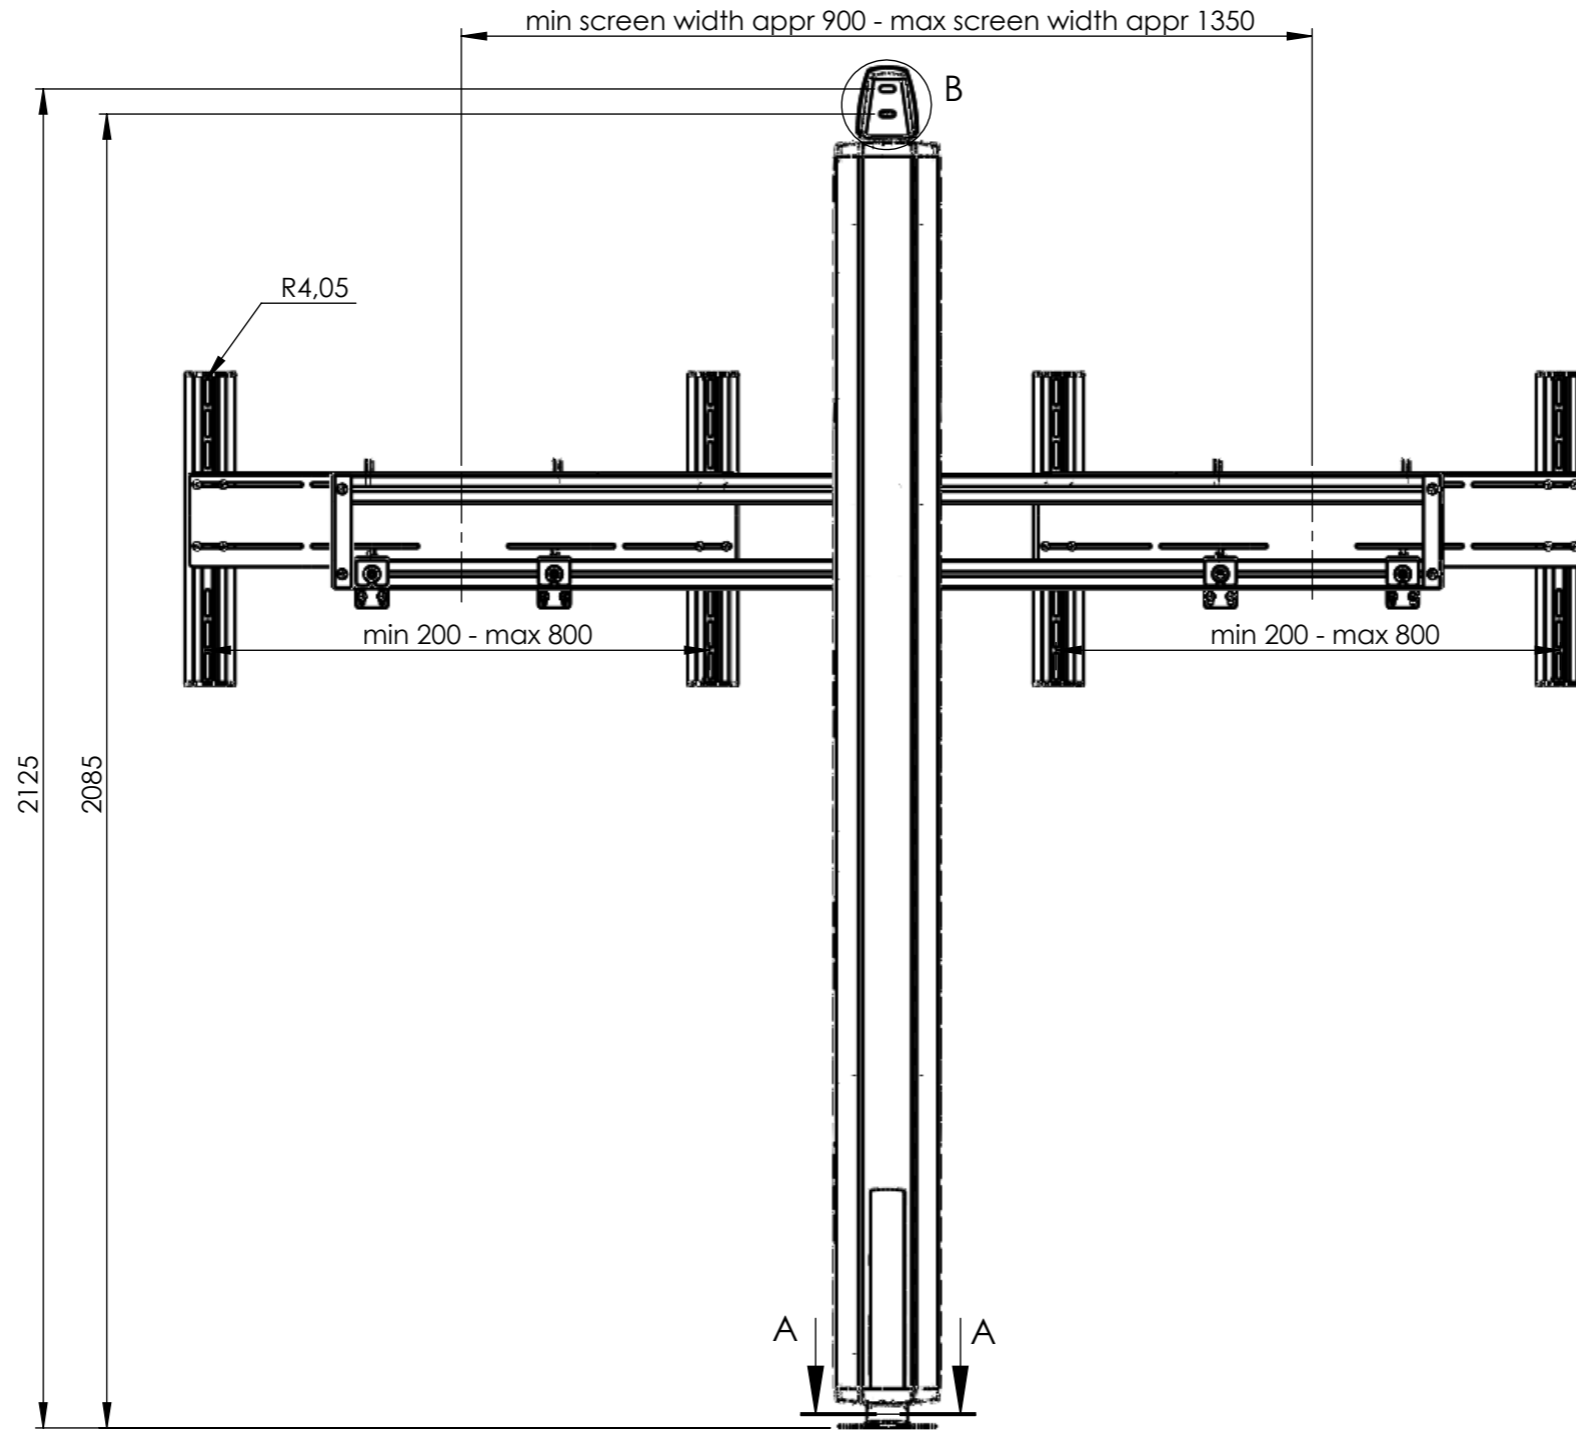

# SMS Flatscreen X WFH S1955 Video Conference Dimensions in mm

DETAIL B  
SCALE 1 : 3

SECTION A-A  
SCALE 1 : 3