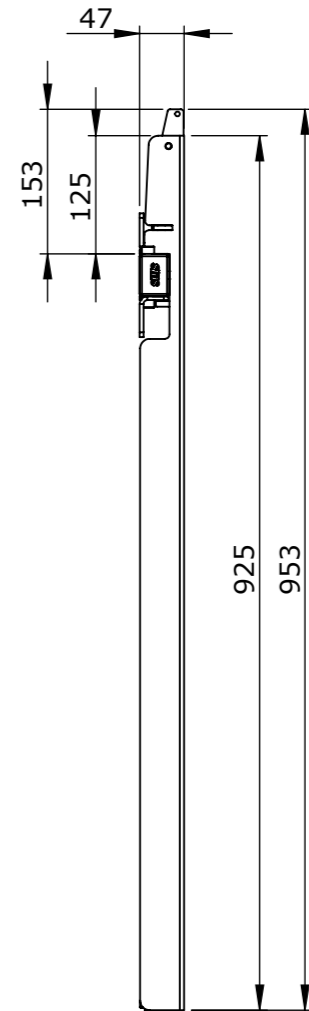

SMS Multi Display Wall XL Dimensions (in mm)

DETAIL B
SCALE 1 : 2