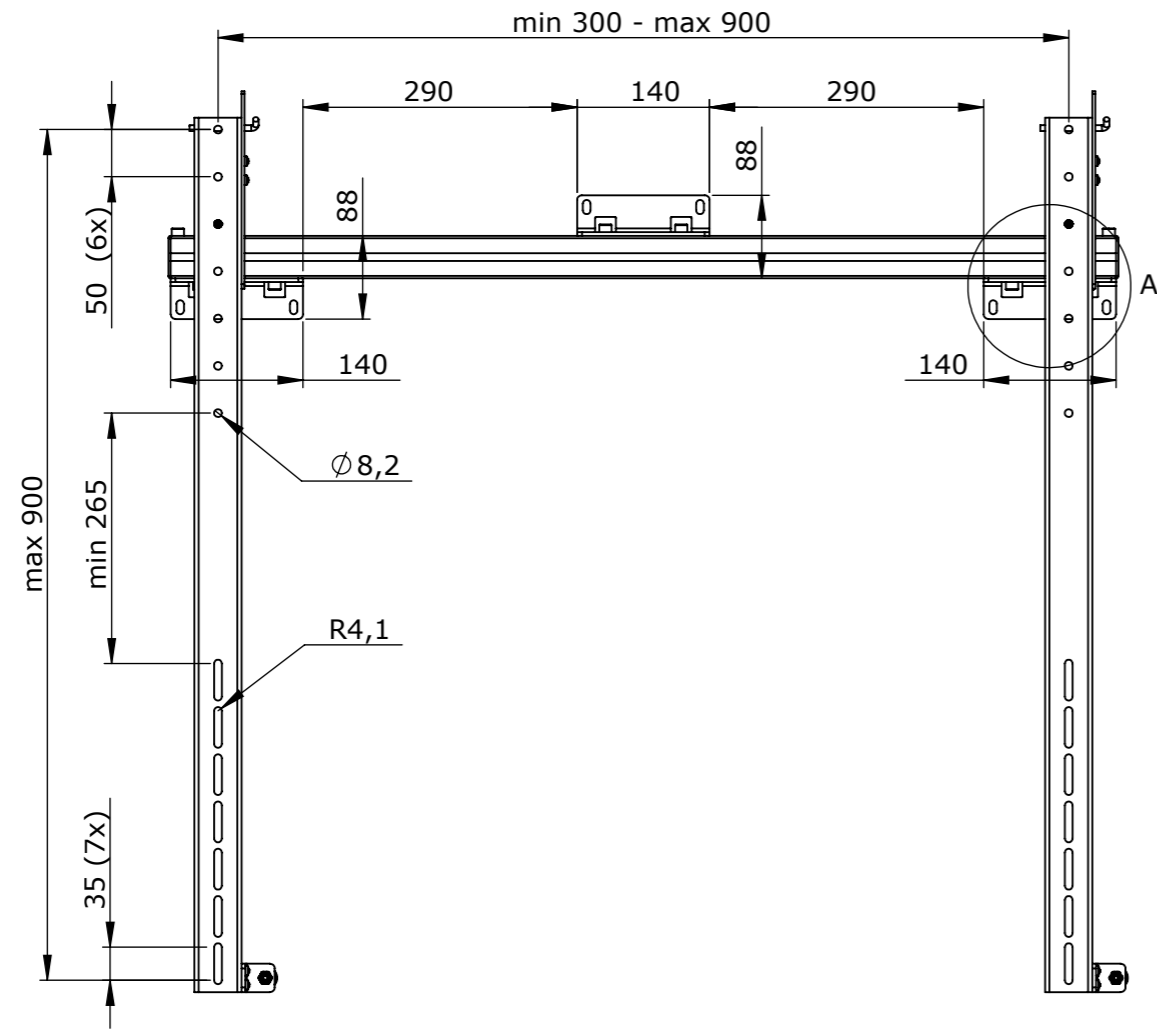

SMS Multi Display Wall XL Dimensions (in mm)

DETAIL B
SCALE 1 : 2