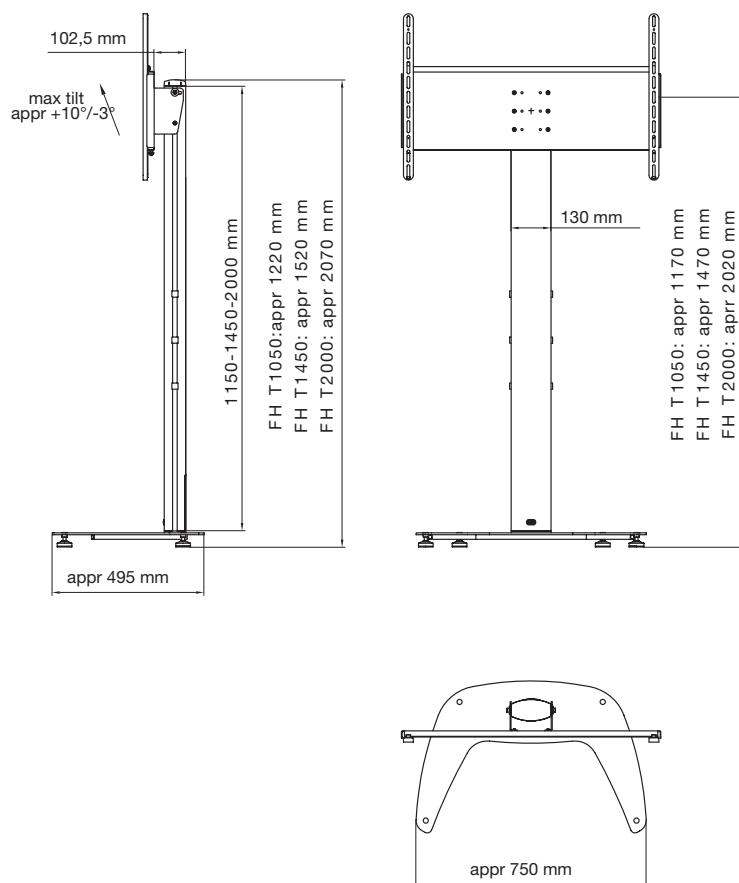

SMS FLATSCREEN FH T1150/1450/2000

INFO

- Color: Black or Aluminium/silver.
- Max load: 100 kg
- Length (pillar): 1150 (FH MF1150), 1450 (FH MF1450) and 2000 mm (FH MF2000).
- Total height: 1310 (FH MF1150), 1610 (FH MF1450) and 2160 mm (FH MF2000).
- Tilt: The screen can be tilted +10°/-3°.
- Adjustable: Screen and shelves can be adjusted steps along the pillar.

Optional: shelves (sid 6:S2). SMS Flatscreen H2 Unislide (if you want to add more screens to your bracket).

Require Universalslide: SMS Flatscreen H2 Unislide (Included).
Vesa standard: 200x200/400x200/400x400/600x400/800x400
and screens with max hole pattern: 800x500 mm.

NOTE: SMS Flatscreen H Unislide is **NOT** compatible with this bracket.

ART. NO

ART. NO	DESCRIPTION
PL041020EU	SMS Flatscreen FH T1150 Black EU
PL041020	SMS Flatscreen FH T1150 Black
PL041021EU	SMS Flatscreen FH T1150 A/S EU
PL041021	SMS Flatscreen FH T1150 A/S
PL041022EU	SMS Flatscreen FH T1450 Black EU
PL041022	SMS Flatscreen FH T1450 Black
PL0410203U	SMS Flatscreen FH T1450 A/S EU
PL041023	SMS Flatscreen FH T1450 A/S
PL041024EU	SMS Flatscreen FH T2000 Black EU
PL041024	SMS Flatscreen FH T2000 Black
PL041025EU	SMS Flatscreen FH T2000 A/S EU
PL041025	SMS Flatscreen FH T2000 A/S

EU in the article number shows that the bracket is delivered with an EU socket. Without EU shows that the bracket is delivered without socket.

SMART MEDIA SOLUTIONS

www.SmartMediaSolutions.se