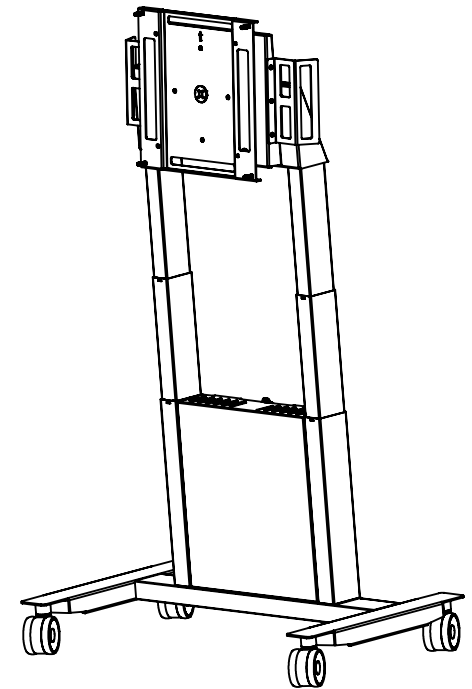

Technical drawing (mm/inch)
 230-001-42 Func Mobile Motorized Flipster EU

SECTION A-A
 VESA Hole pattern