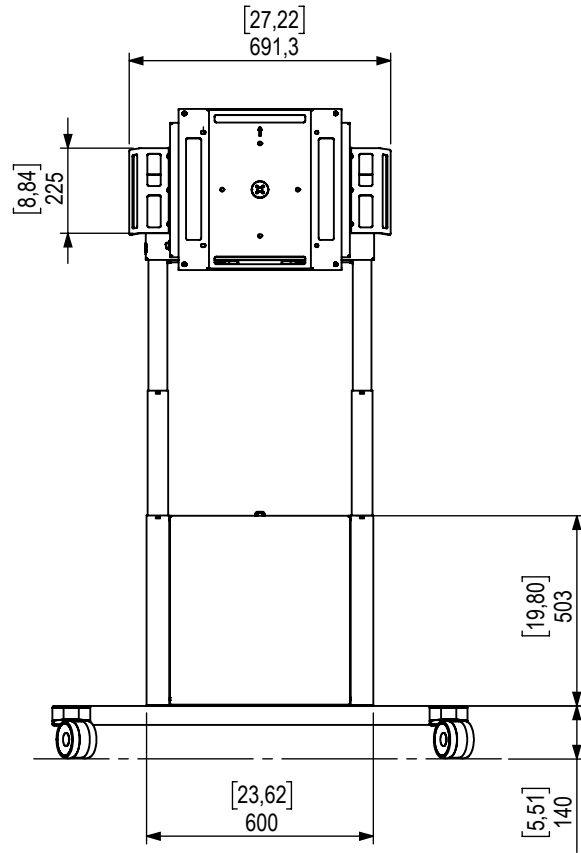

Technical drawing (mm/inch)
 230-001-42 Func Mobile Motorized Flipster EU

SECTION A-A
 VESA Hole pattern