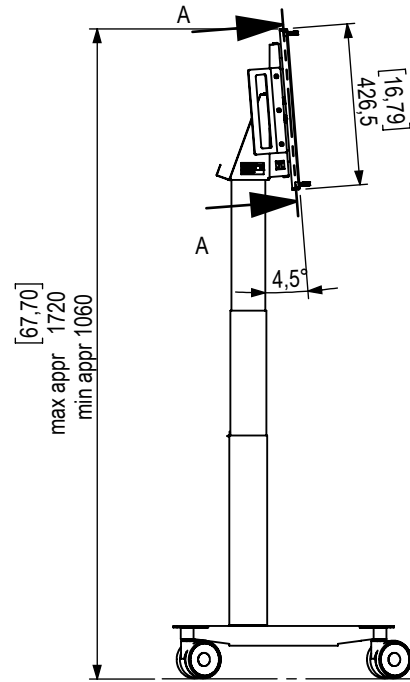

Technical drawing (mm/inch)
 230-001-42 Func Mobile Motorized Flipster EU

SECTION A-A
 VESA Hole pattern