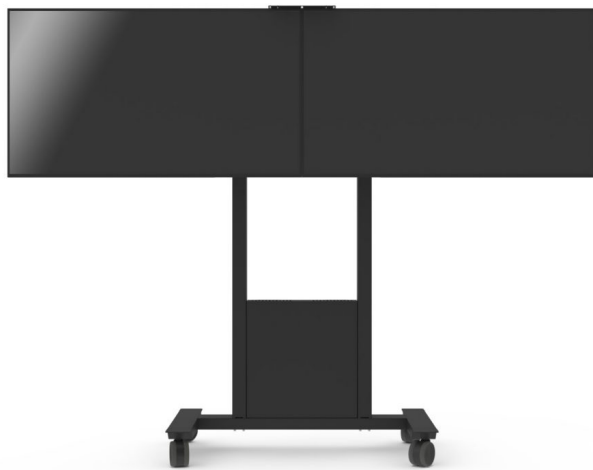

FUNC MOBILE VIDEO CONFERENCE

Video conferencing on wheels.

Func Mobile Video Conference is a great option for both large heavy displays and touch displays, due to its very stable design. Thanks to the wheels, it is easy to move the unit between rooms. The design includes a storage box for e.g. mini-PC, codec or laptop, easily accessed from the front. The box can be locked with a padlock (not supplied).

The displays can also be secured with screws (included) or with a padlock (not supplied), which provides increased personal safety and protection from theft. A black camera shelf is included.

▲ ARTICLE NUMBER

PLACEMENT	Floor
ROTATION	Landscape
MOBILE	Yes
LOCKABLE SPEC	with padlock (not incl)
VESA HORIZONTAL	200 - 800
VESA VERTICAL	100 - 400
MAX WEIGHT [KG]	55
WARRANTY [YEARS]	5

ACCESSORIES

FUNC MOBILE SHELF - WHITE